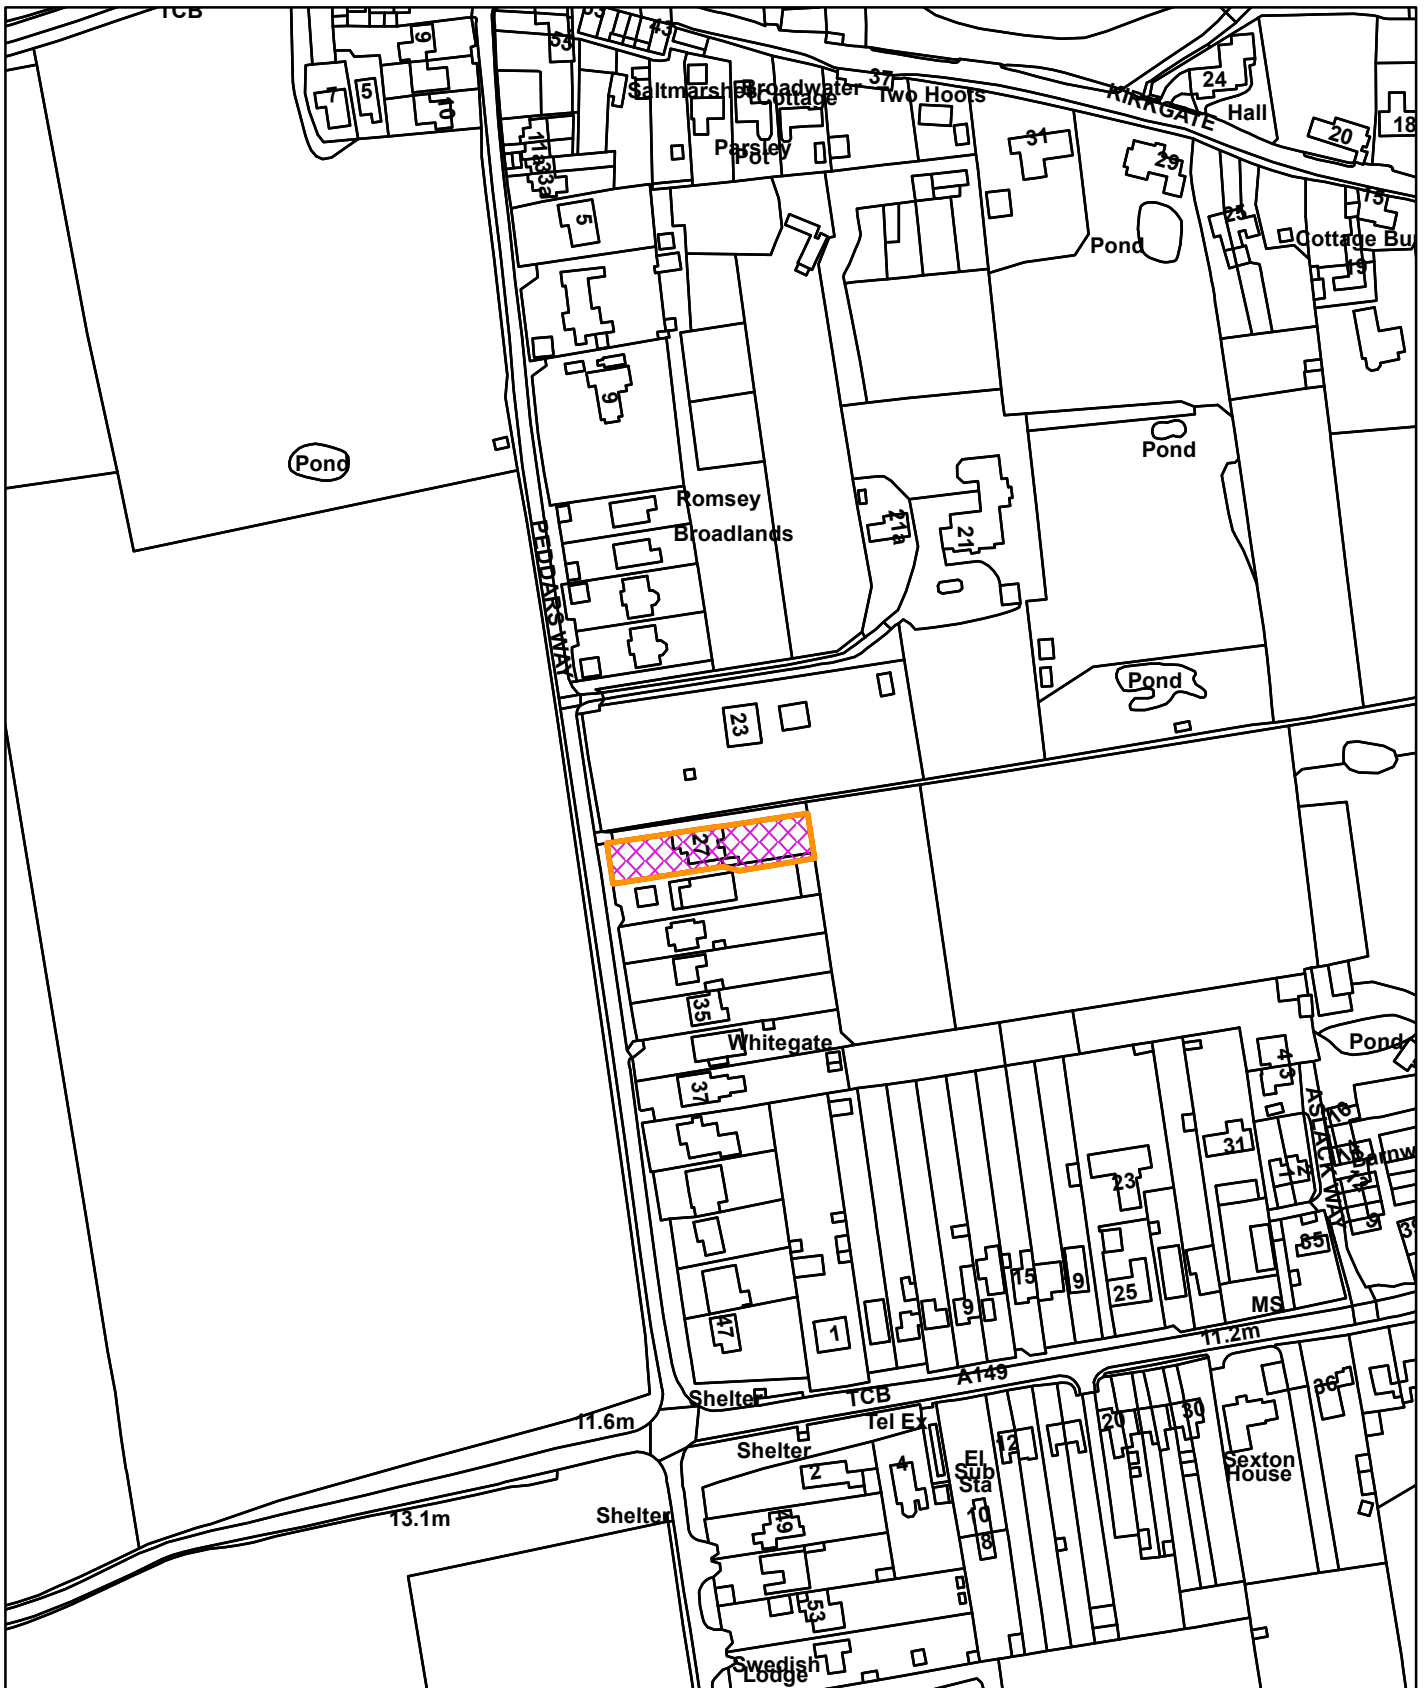

22/00065/F

Westfield 27 Paddars Way Holme-Next-The-Sea PE36 6LE

© Crown copyright and database rights 2022
Ordnance Survey 100024314

16/12/2022